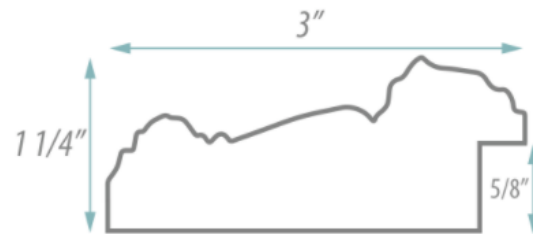

#### FEATURES:

- ONE 18X36" HIGH RESOLUTION SILVER PLATE GLASS MIRROR SIZE W/ DECORATIVE FRAME.
- "WALL HUGGER" HANGER FOR MOUNTING INCLUDED.
- STANDARD MOUNTING STYLE IS VERTICAL. FOR HORIZONTAL, PLEASE SPECIFY WHEN ORDERING.
- PACKED IN FOUR WALL (FOLDED DOUBLE WALL) CORRUGATION.
- STYLE: ORNATE
- COLOR: CREAM
- FINISH: RUSTIC

#### MIRROR FINISHES:

- FLAT POLISHED EDGE
- BEVELED EDGE

**OVERALL SIZE DIMENSION: 24" WIDE X 42" HIGH X 1 1/4" DEEP**